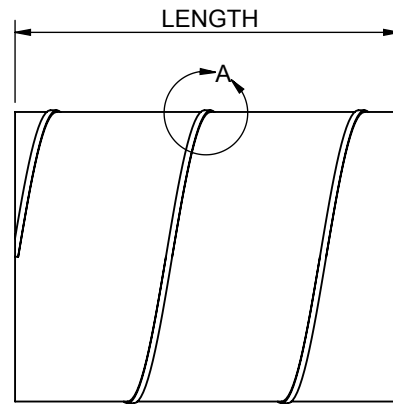

SPIRAL PIPE

PROFILES AVAILABLE:

TYPE P - STANDARD PROFILE

TYPE P-IS - INTERNALLY SEAMED

TYPE 2LC - 2 LIGHT CORRUGATION

TYPE C - DEEP REINFORCING

TYPE CC - DEEP REINFORCING CLOSED

SEAM DETAIL A